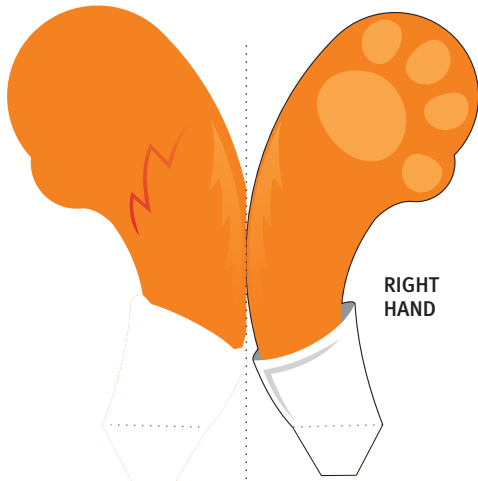

RIGHT EAR

LEFT EAR

MOUTH

firefox

peruvian papertoy

HEAD

RIGHT HAND

LEFT HAND

CHEEKS

LEG

BODY

PUFFY TAIL

- CUT LINE : ———
- FOLD LINE (HILL) : ▽
- FOLD LINE (VALLEY) : - - - - ▽
- FOLD, GLUE & CUT : ——— ↻

firefox
peruvian papertoy

Two A4 size sheets

<http://mozilla.org/firefox>