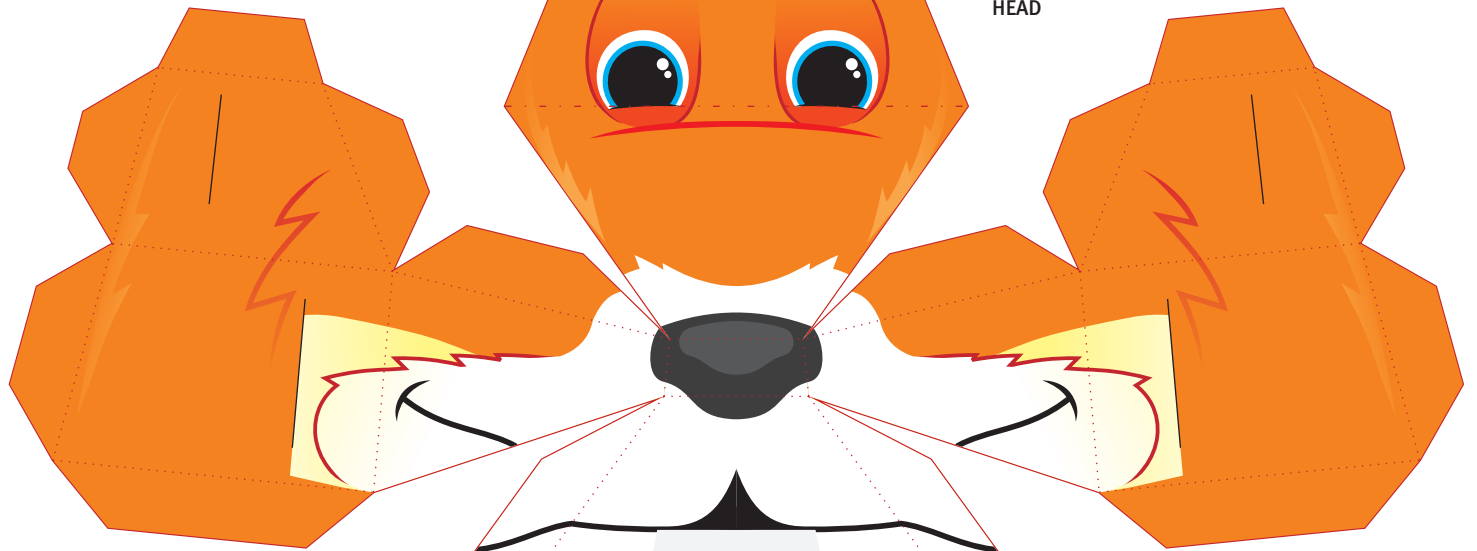

RIGHT EAR

LEFT EAR

MOUTH

firefox

peruvian papertoy

HEAD

RIGHT HAND

LEFT HAND

CHEEKS

LEG

BODY

PUFFY TAIL

- CUT LINE : ———
- FOLD LINE (HILL) : ▽
- FOLD LINE (VALLEY) : - - - - ▽
- FOLD, GLUE & CUT : ——— ↻

firefox
peruvian papertoy

Two A4 size sheets

<http://mozilla.org/firefox>