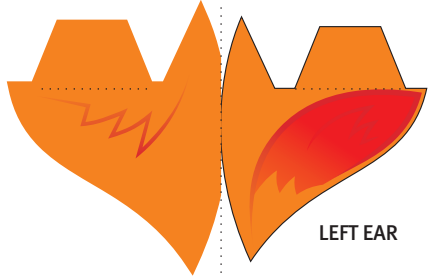

RIGHT EAR

LEFT EAR

MOUTH

firefox

peruvian papertoy

HEAD

RIGHT HAND

LEFT HAND

CHEEKS

LEG

BODY

PUFFY TAIL

- CUT LINE : ———
- FOLD LINE (HILL) : ▽
- FOLD LINE (VALLEY) : - - - - ▽
- FOLD, GLUE & CUT : ——— ↻

firefox
peruvian papertoy

Two A4 size sheets

<http://mozilla.org/firefox>