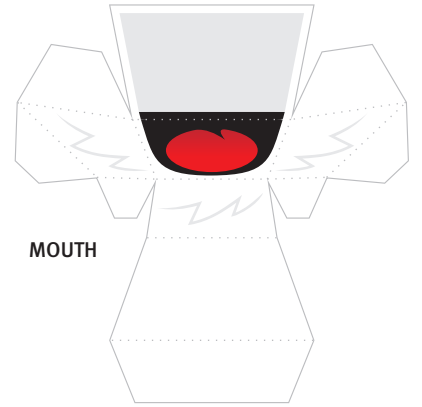

RIGHT EAR

LEFT EAR

MOUTH

firefox

peruvian papertoy

HEAD

RIGHT HAND

LEFT HAND

CHEEKS

LEG

BODY

PUFFY TAIL

- CUT LINE : ———
- FOLD LINE (HILL) : ▽
- FOLD LINE (VALLEY) : - - - - ▽
- FOLD, GLUE & CUT : ——— ↻

firefox
peruvian papertoy

Two A4 size sheets

<http://mozilla.org/firefox>