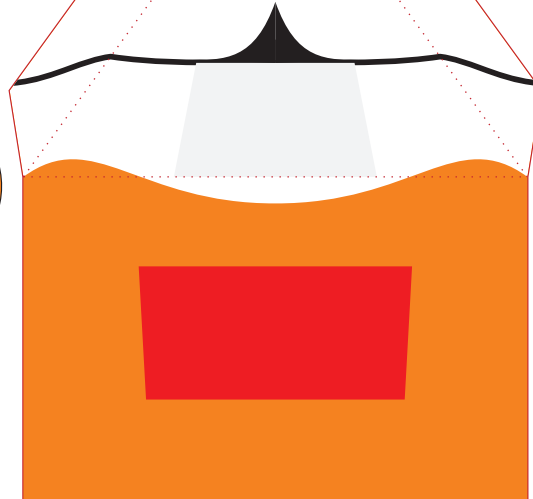

RIGHT EAR

LEFT EAR

MOUTH

firefox

peruvian papertoy

HEAD

RIGHT HAND

LEFT HAND

CHEEKS

LEG

BODY

PUFFY TAIL

- CUT LINE : ———
- FOLD LINE (HILL) : ▽
- FOLD LINE (VALLEY) : - - - - ▽
- FOLD, GLUE & CUT : ——— ↻

firefox
peruvian papertoy

Two A4 size sheets

<http://mozilla.org/firefox>