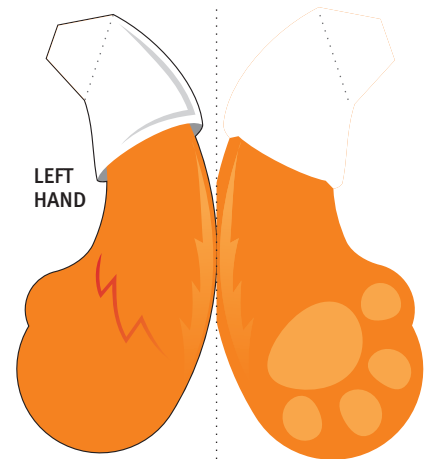

RIGHT EAR

LEFT EAR

MOUTH

firefox

peruvian papertoy

HEAD

RIGHT HAND

LEFT HAND

CHEEKS

LEG

BODY

PUFFY TAIL

- CUT LINE : ———
- FOLD LINE (HILL) : ▽
- FOLD LINE (VALLEY) : - - - - ▽
- FOLD, GLUE & CUT : ——— ↻

firefox
peruvian papertoy

Two A4 size sheets

<http://mozilla.org/firefox>