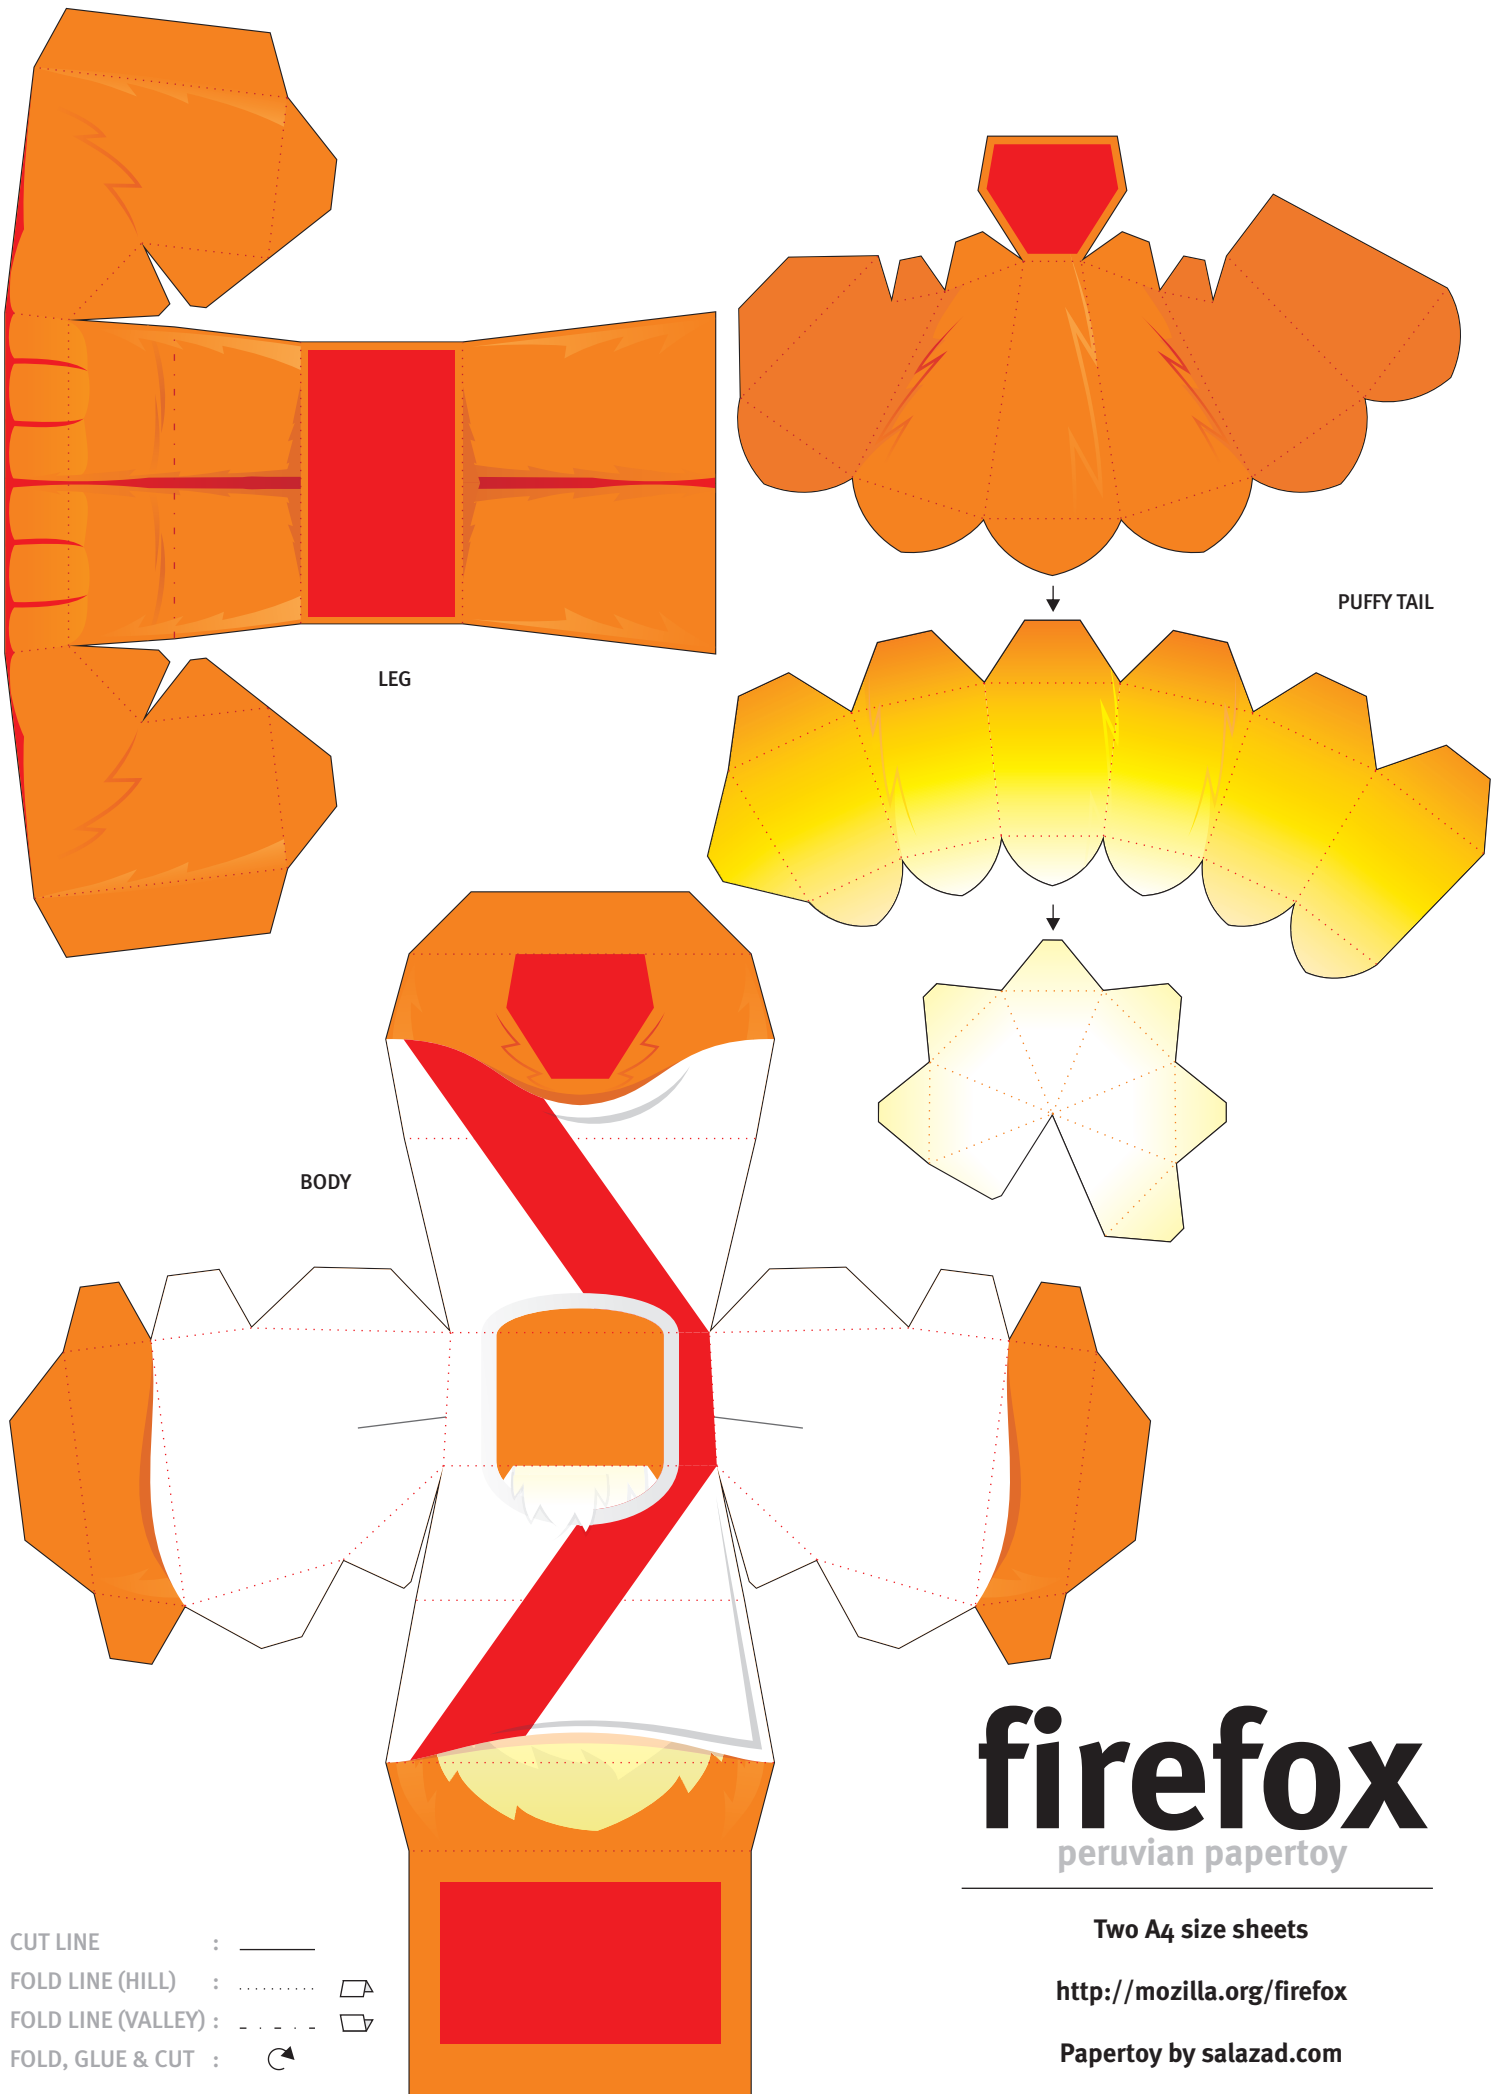

RIGHT EAR

LEFT EAR

MOUTH

firefox

peruvian papertoy

HEAD

RIGHT HAND

LEFT HAND

CHEEKS

LEG

BODY

PUFFY TAIL

- CUT LINE : ———
- FOLD LINE (HILL) : ▽
- FOLD LINE (VALLEY) : - - - - ▽
- FOLD, GLUE & CUT : ——— ↻

firefox
peruvian papertoy

Two A4 size sheets

<http://mozilla.org/firefox>